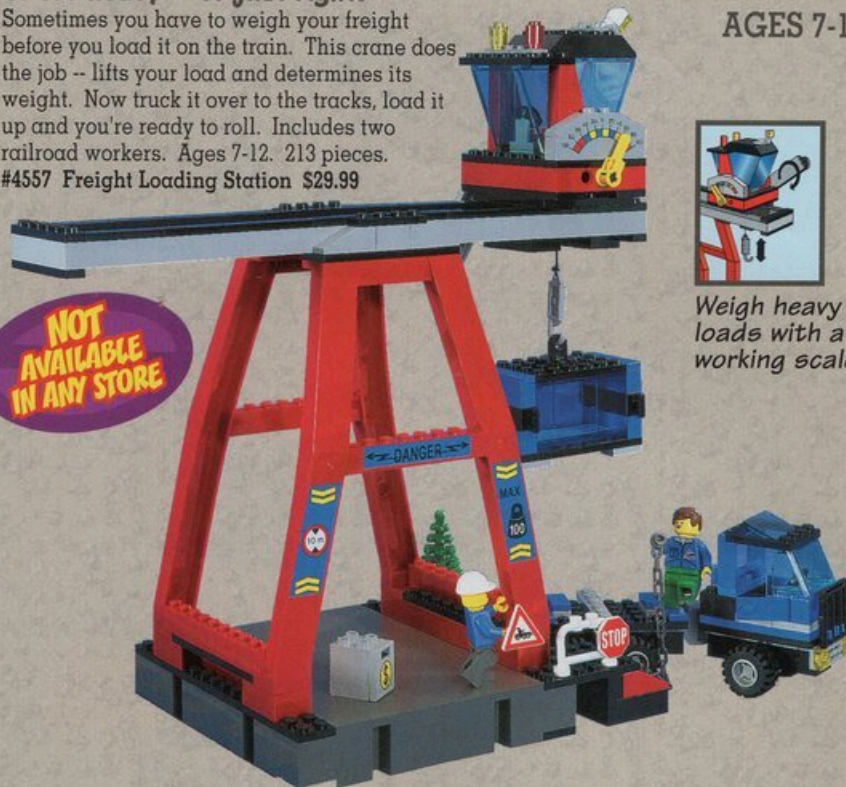

C. Too heavy -- or just right?

Sometimes you have to weigh your freight before you load it on the train. This crane does the job -- lifts your load and determines its weight. Now truck it over to the tracks, load it up and you're ready to roll. Includes two railroad workers. Ages 7-12. 213 pieces. #4557 Freight Loading Station $29.99

NOT AVAILABLE IN ANY STORE